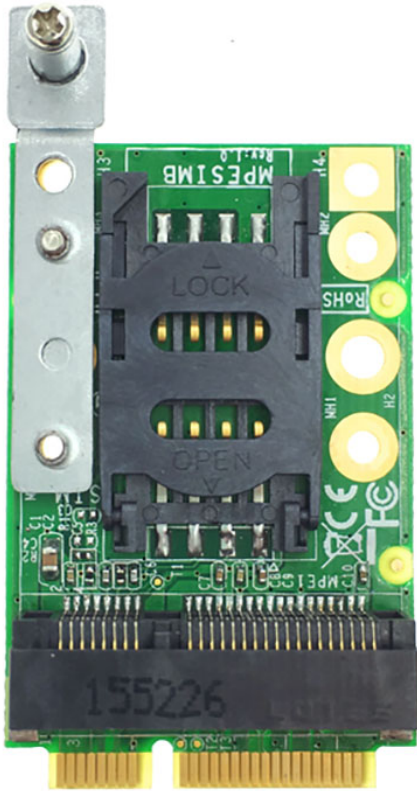

999.00 EUR

incl. 19% VAT, plus shipping

- **Mini-PCI-Express !**
- **For all modem cards !**

This adapter/reader enables you to connect your SIM card directly with your 3G/4G/UMTS/LTE Mini-PCIe modem card. The adapter is placed directly at the modem and connected to the Mini-PCI Express slot together with the modem. The adapter works with all systems equipped with a Mini-PCI-E slot (eg. EmbeddedPC, CarPC, MiniPC, Laptop, TabletPC, Android, etc..)

**Compatible modem cards (examples):**

- HUAWEI EM730/EM770/EM77V/EM770W/EM820/ME909u-521
- SIERRA WIRELESS MC8755/MC8765/MC8775/MC8780/MC8781/MC8790
- Qualcomm Gobi1000/UNDP/HP UN2400/UN2420
- OPTION GTM378/GTM380/GTM382
- Novatel EU860D/EU870D
- etc...

**Scope of supply:**

- SIM-card-adapter (without modem card)